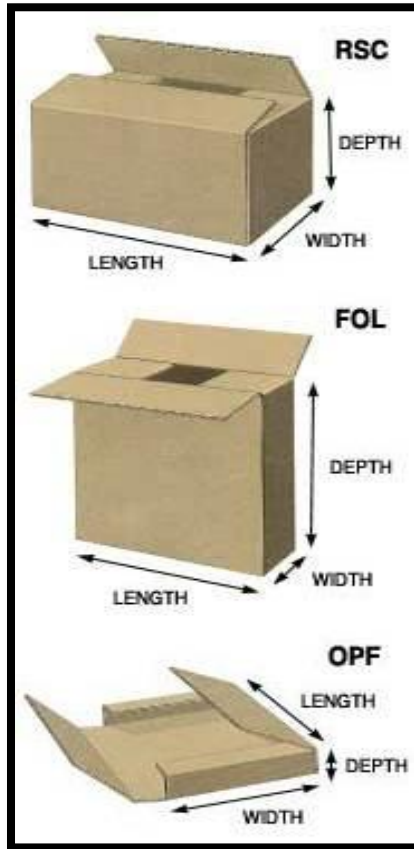

WINE PACKAGING

Code	Description	Qty
6-GPWB1	SINGLE WINE BOX	50
6-GPWB2	DOUBLE WINE PACK	50
6-GPWB3	1-BOTTLE GABLE TOP PACK	50
6-GPWB4	2-BOTTLE GABLE TOP PACK	50
6-GPWB5	3-BOTTLE GABLE TOP PACK	50
6-GPWB6	6-BOTTLE GABLE TOP PACK	50

WINE PACKAGING